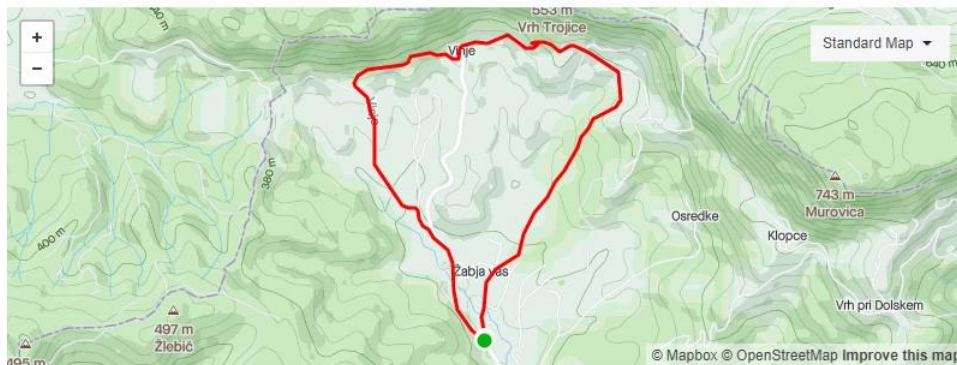

☆ Novoletni tek Dolsko srednja

Run Segment Kamnica, Ljubljana, Slovenia

Distance Avg Grade Lowest Elev Highest Elev Elev Difference 133 Attempts By 91 People
10.41km 0.0% 275m 422m 146m

VREME NAS NE MORE PRESENETITI! SI POMAHAMO NA TRASI!

31. STRAVATM NOVOLETNI TEK DOLSKO 2020

ŠD PARTIZAN DOLSKO

★ Tek Dolsko - Vinje krog

Run Segment Dol pri Ljubljani, Ljubljana, Slovenia

Distance Avg Grade Lowest Elev Highest Elev Elev Difference 94 Attempts By 59 People
5.25km 0.0% 278m 405m 127m