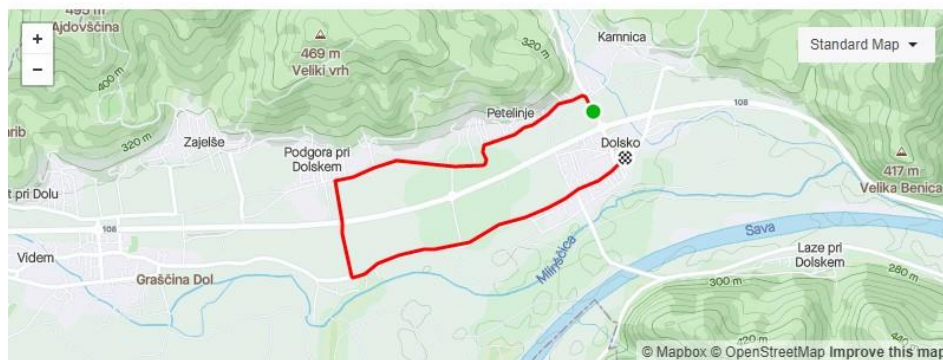

31. STRAVATM NOVOLETNI TEK DOLSKO 2020

ŠD PARTIZAN DOLSKO

★ Tek Dolsko - Vinje krog

Run Segment Dol pri Ljubljani, Ljubljana, Slovenia

Distance Avg Grade Lowest Elev Highest Elev Elev Difference 94 Attempts By 59 People
5.25km 0.0% 278m 405m 127m

★ Tek Dolsko - Kleče krog

Run Segment Dol pri Ljubljani, Ljubljana, Slovenia

Distance Avg Grade Lowest Elev Highest Elev Elev Difference No Attempts
3.97km -0.1% 266m 273m 7m

VREME NAS NE MORE PRESENETITI! SI POMAHAMO NA TRASI!