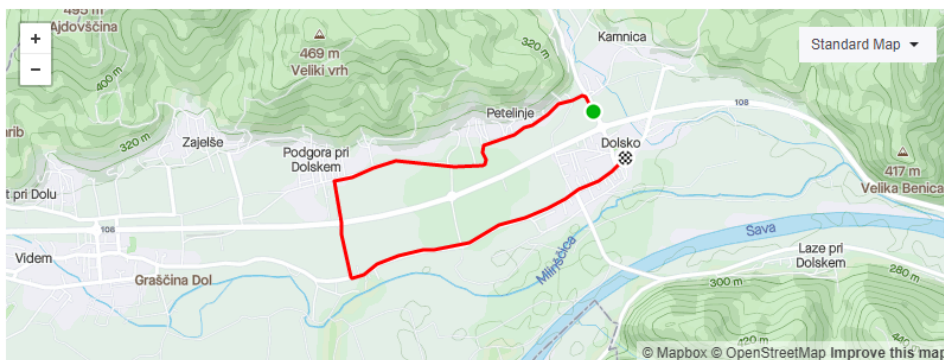

☆ Novoletni tek Dolsko srednja

Run Segment Kamnica, Ljubljana, Slovenia

Distance Avg Grade Lowest Elev Highest Elev Elev Difference 133 Attempts By 91 People
10.41km 0.0% 275m 422m 146m

VREME NAS NE MORE PRESENETITI! SI POMAHAMO NA TRASI!

31. STRAVA™ NOVOLETNI TEK DOLSKO 2020

ŠD PARTIZAN DOLSKO

★ Tek Dolsko - Vinje krog

Run Segment Dol pri Ljubljani, Ljubljana, Slovenia

Distance 5.25km Avg Grade 0.0% Lowest Elev 278m Highest Elev 405m Elev Difference 127m 94 Attempts By 59 People

★ Tek Dolsko - Kleče krog

Run Segment Dol pri Ljubljani, Ljubljana, Slovenia

Distance 3.97km Avg Grade -0.1% Lowest Elev 266m Highest Elev 273m Elev Difference 7m No Attempts

VREME NAS NE MORE PRESENETITI! SI POMAHAMO NA TRASI!